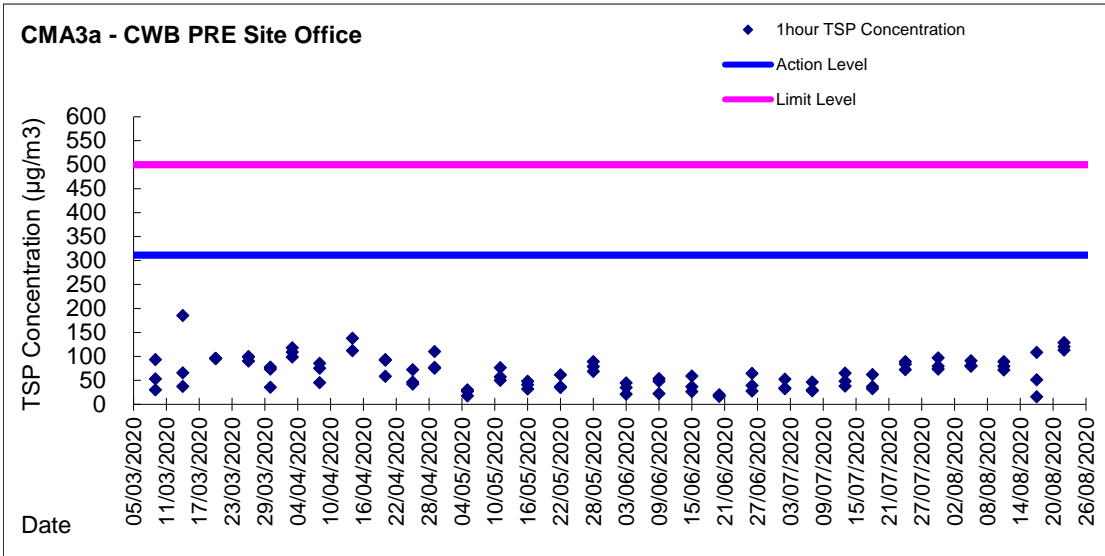

Graphic Presentation of 1 hour TSP Result

Graphic Presentation of 24 hour TSP Result